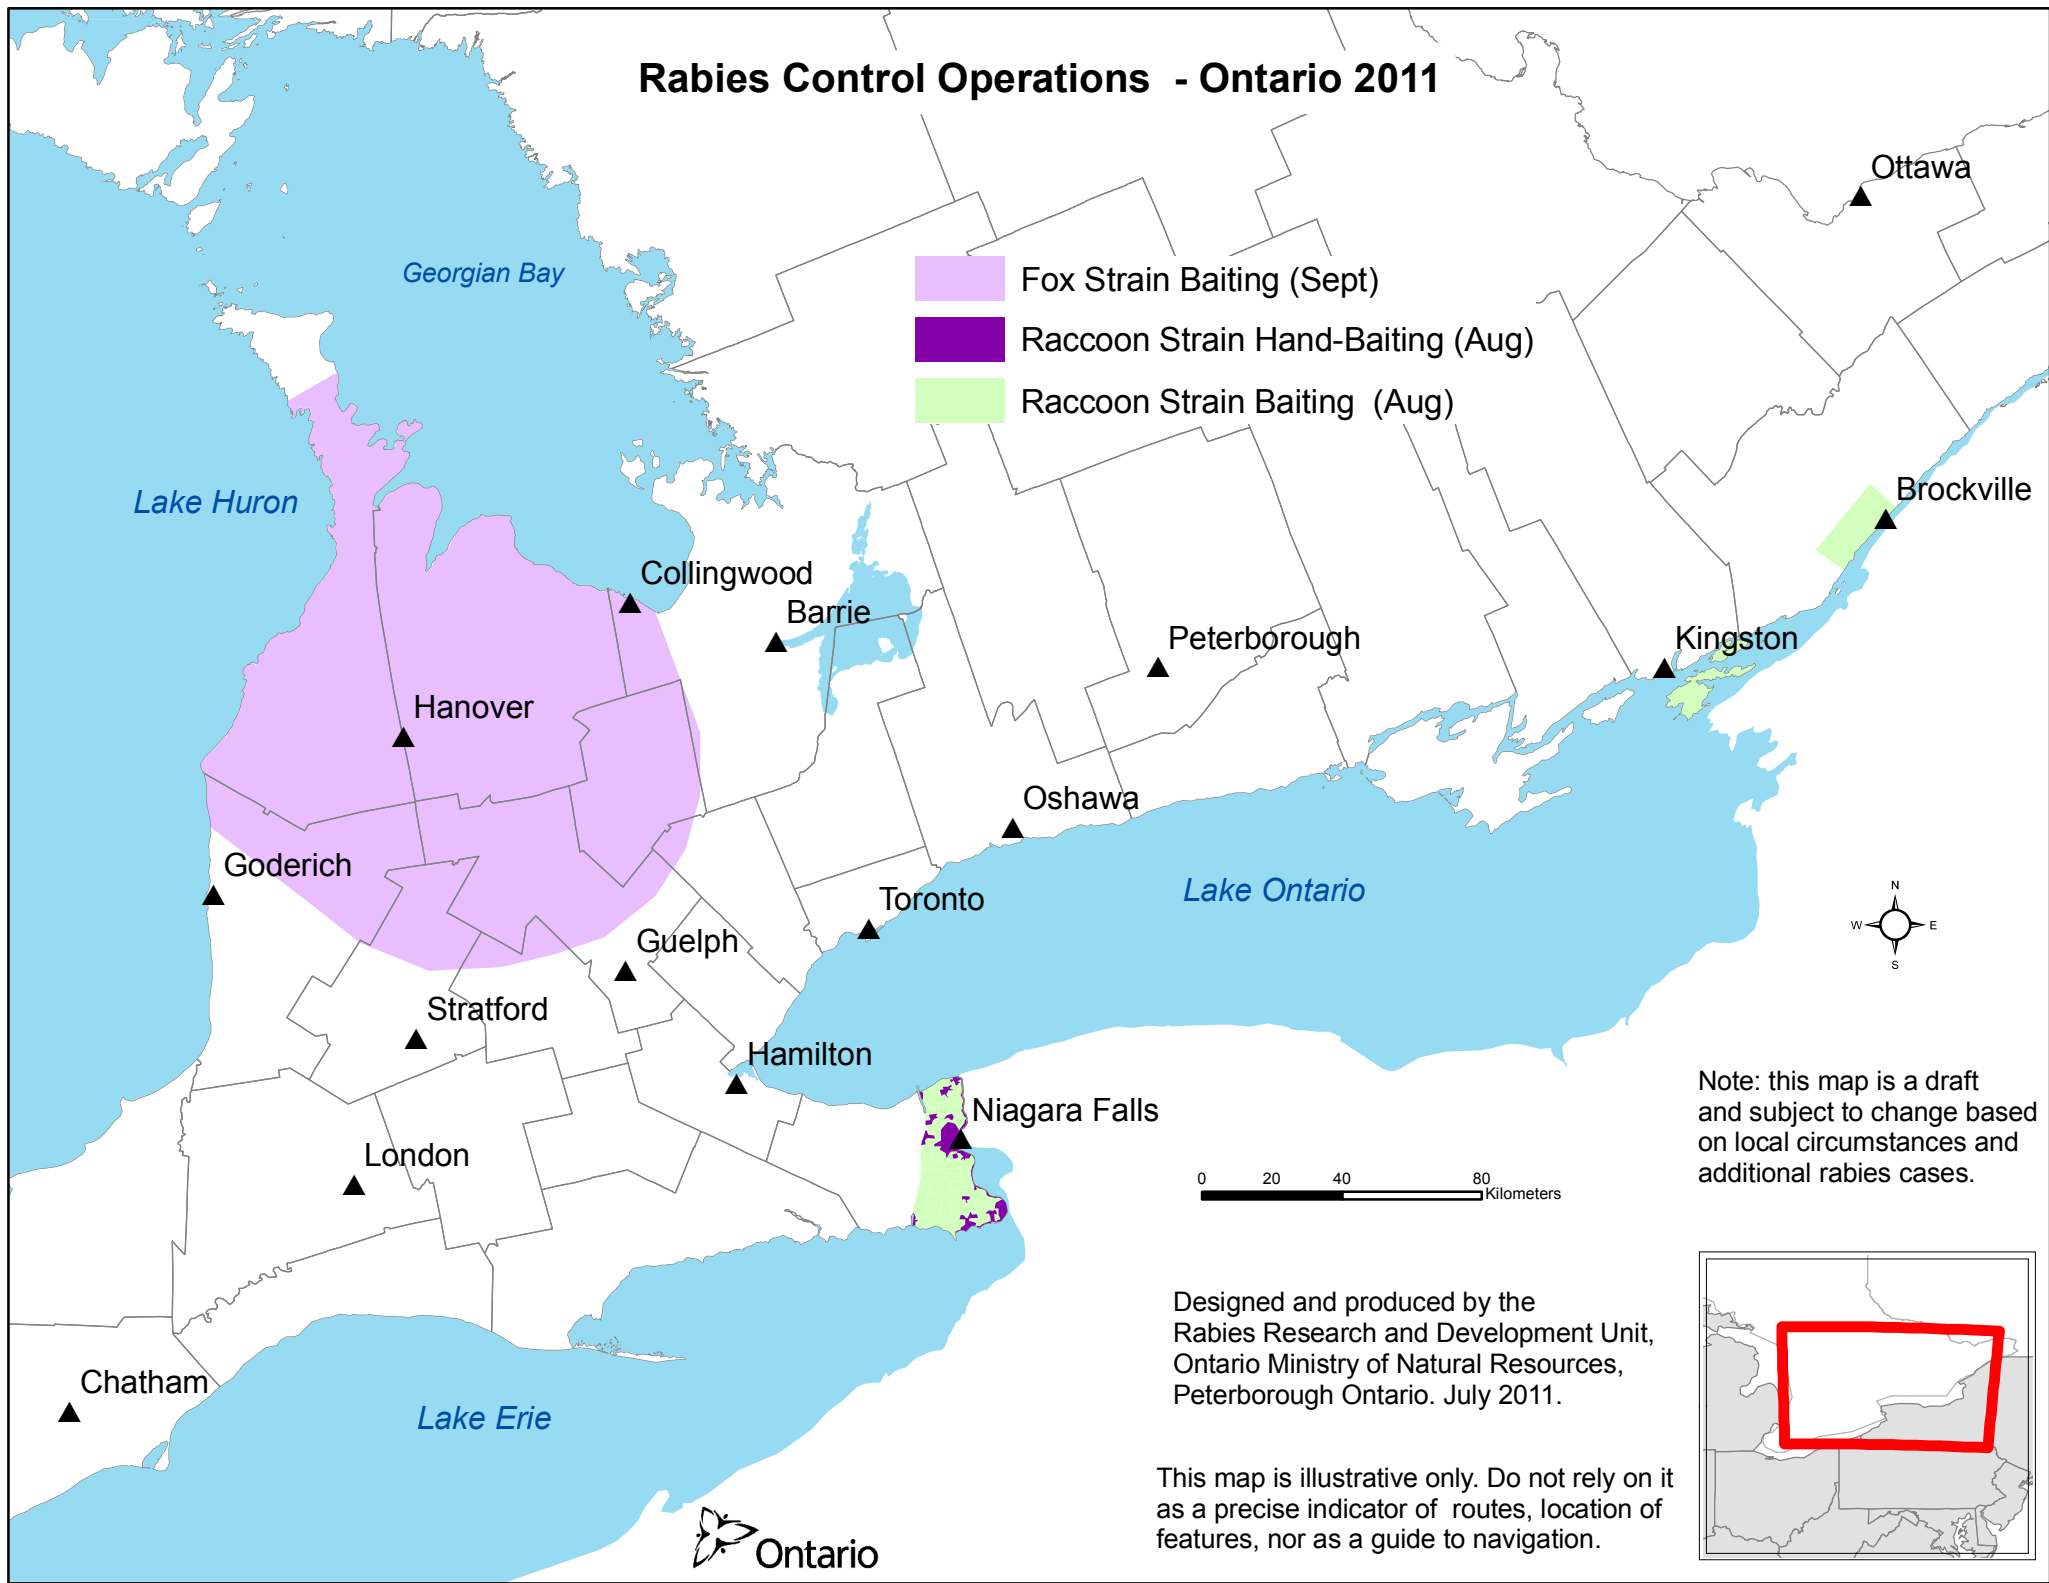

Rabies Control Operations - Ontario 2011

Note: this map is a draft and subject to change based on local circumstances and additional rabies cases.

Designed and produced by the Rabies Research and Development Unit, Ontario Ministry of Natural Resources, Peterborough Ontario. July 2011.

This map is illustrative only. Do not rely on it as a precise indicator of routes, location of features, nor as a guide to navigation.