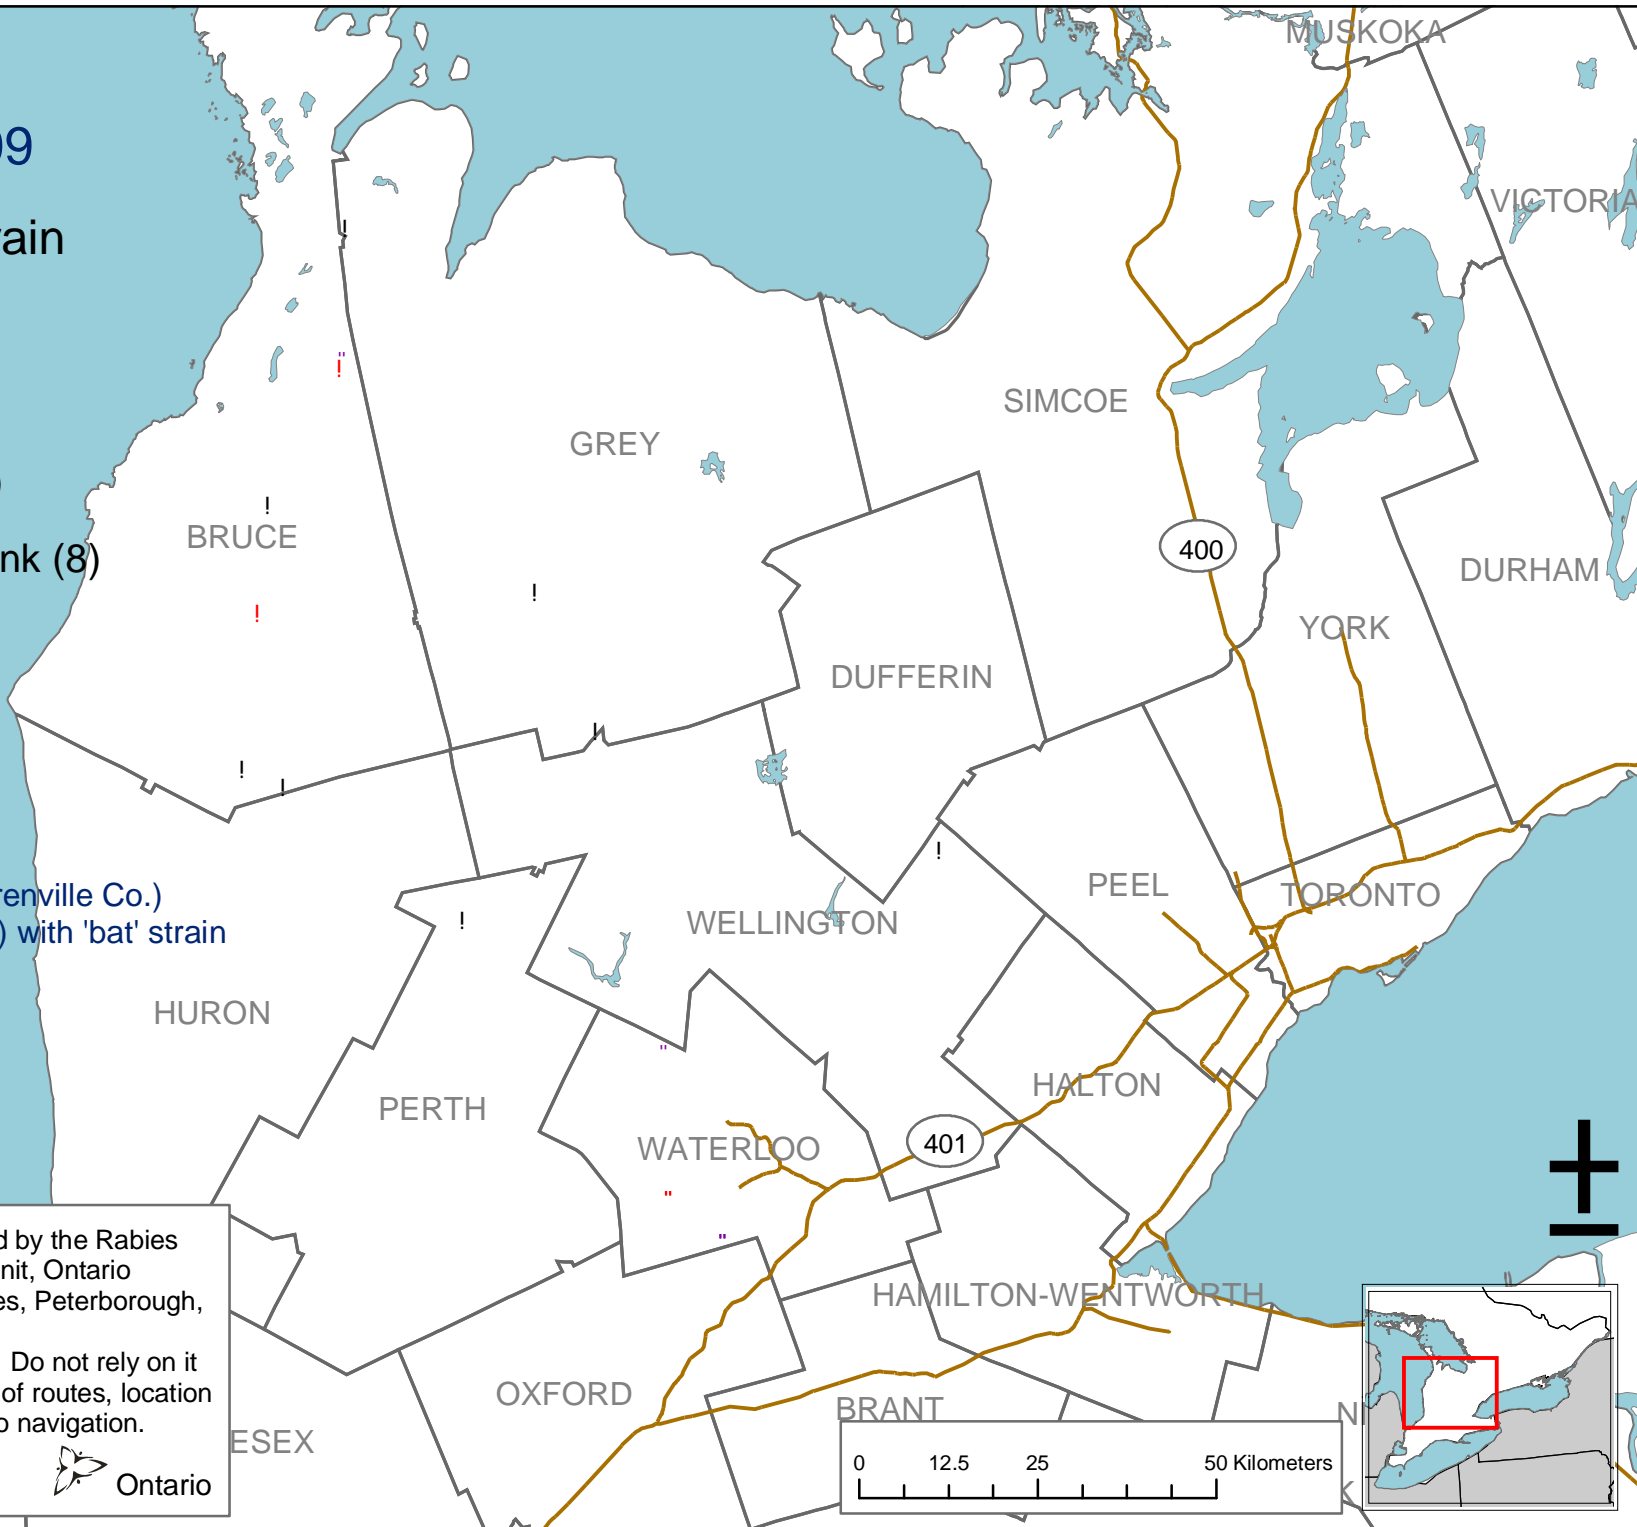

Rabies Cases Jan - Dec 2009

'Ontario Fox' Strain

- " Cow (5)
- " Sheep (3)
- ! Red Fox (2)
- ! Striped Skunk (8)

Plus, 1 cow (Leeds & Grenville Co.)
& 1 red fox (Victoria Co.) with 'bat' strain

Map designed and produced by the Rabies
Research & Development Unit, Ontario
Ministry of Natural Resources, Peterborough,
Ontario, February 2010.

This map is illustrative only. Do not rely on it
as being a precise indicator of routes, location
of features, nor as a guide to navigation.